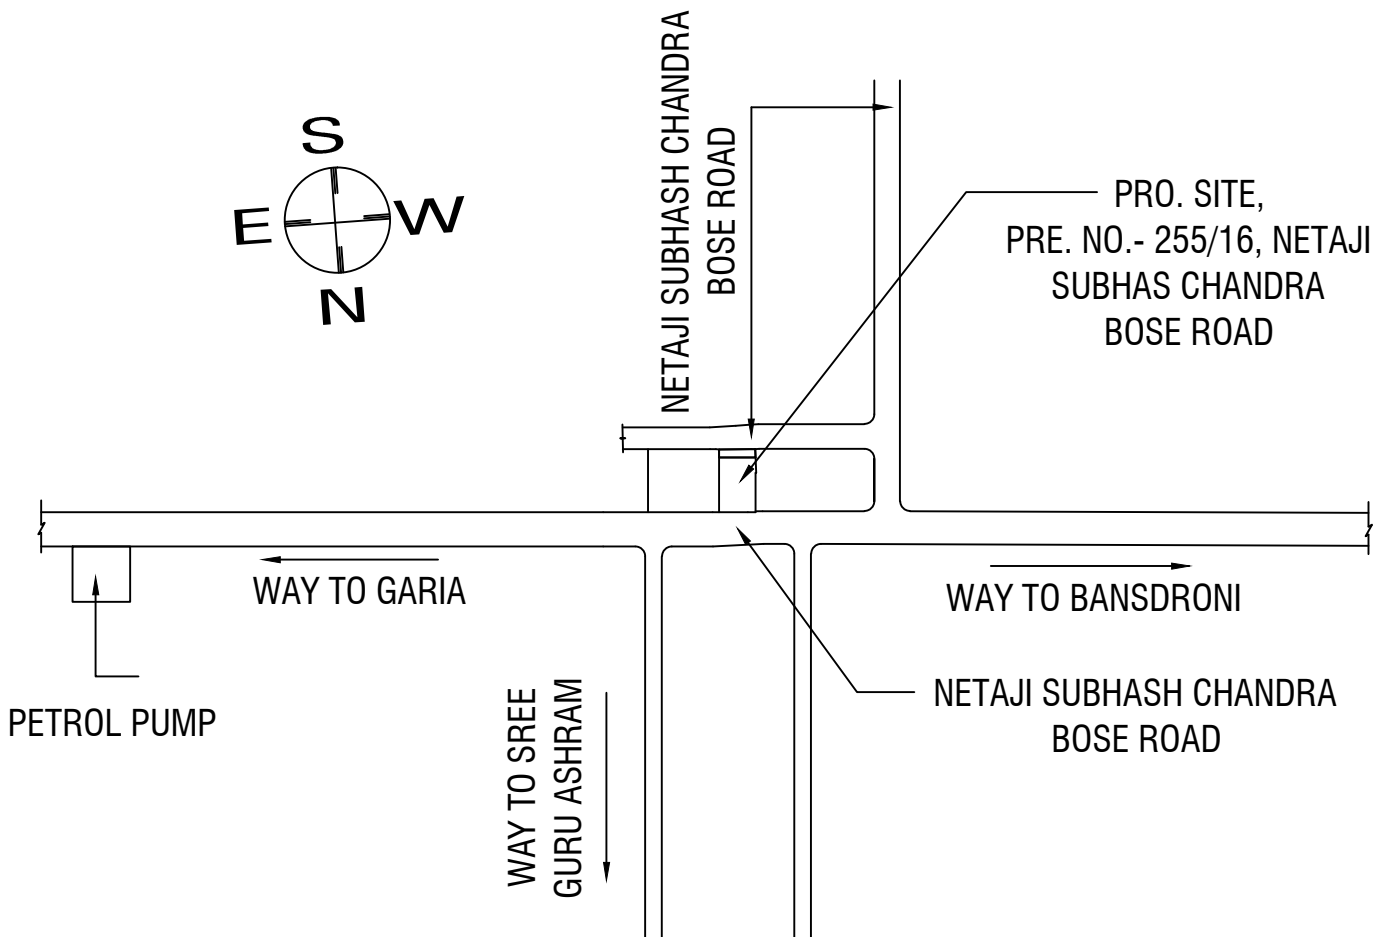

(PREMISES NO.) 255 /16, N. S. C. BOSE ROAD, KOLKATA - 47

SUB : THE LOCATION DETAILS OF PROJECT WITH CLEAR DEMARCATION OF LAND DEDICATED FOR
THE PROJECT ALONG WITH ITS BOUNDARIES

LOCATION PLAN

SCALE :- 1 : 4000

LATITUDE : 22d 28m 15s

LONGITUDE : 88d 22m 7s